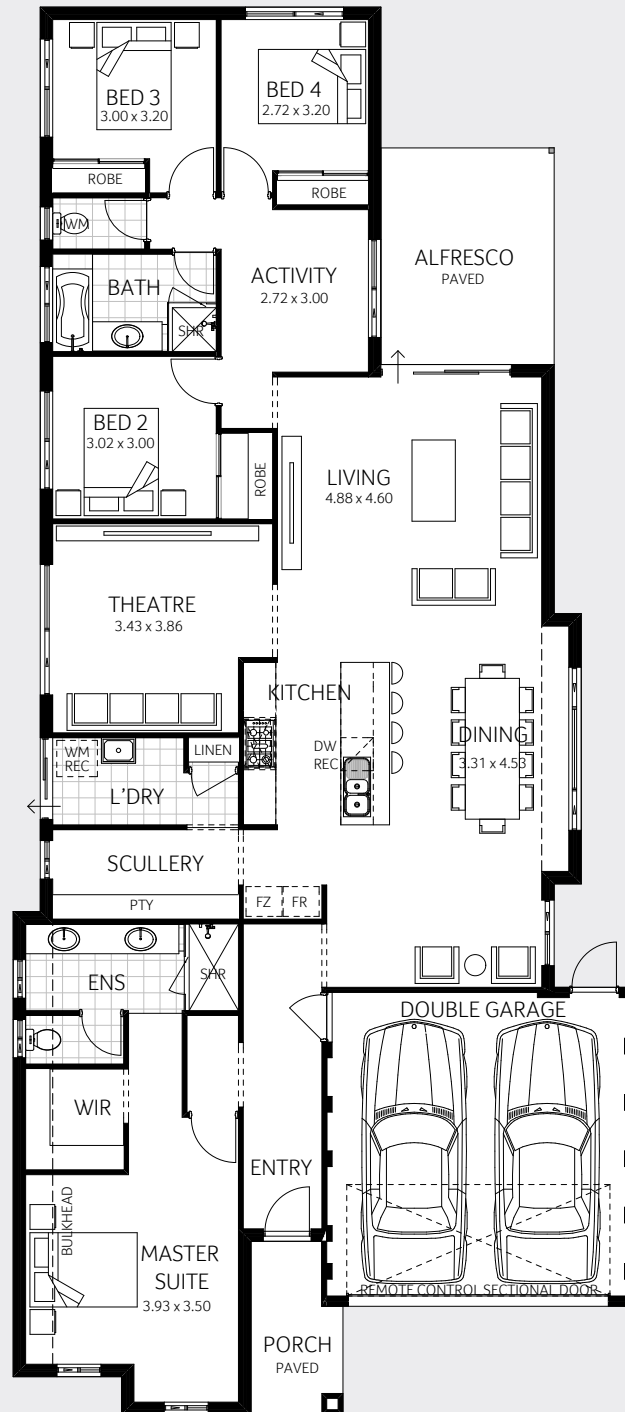

The Vibe

ON DISPLAY AT:
21 Quinn Street, Midvale

Display Home Opening Times
Monday and Wednesday 2-5pm
Saturday, Sunday and Public Hols. 1-5pm

HOUSE AREA

House area	194.55m ²
Total area	249.62m ²
House depth	25.90m
House width	11.48m